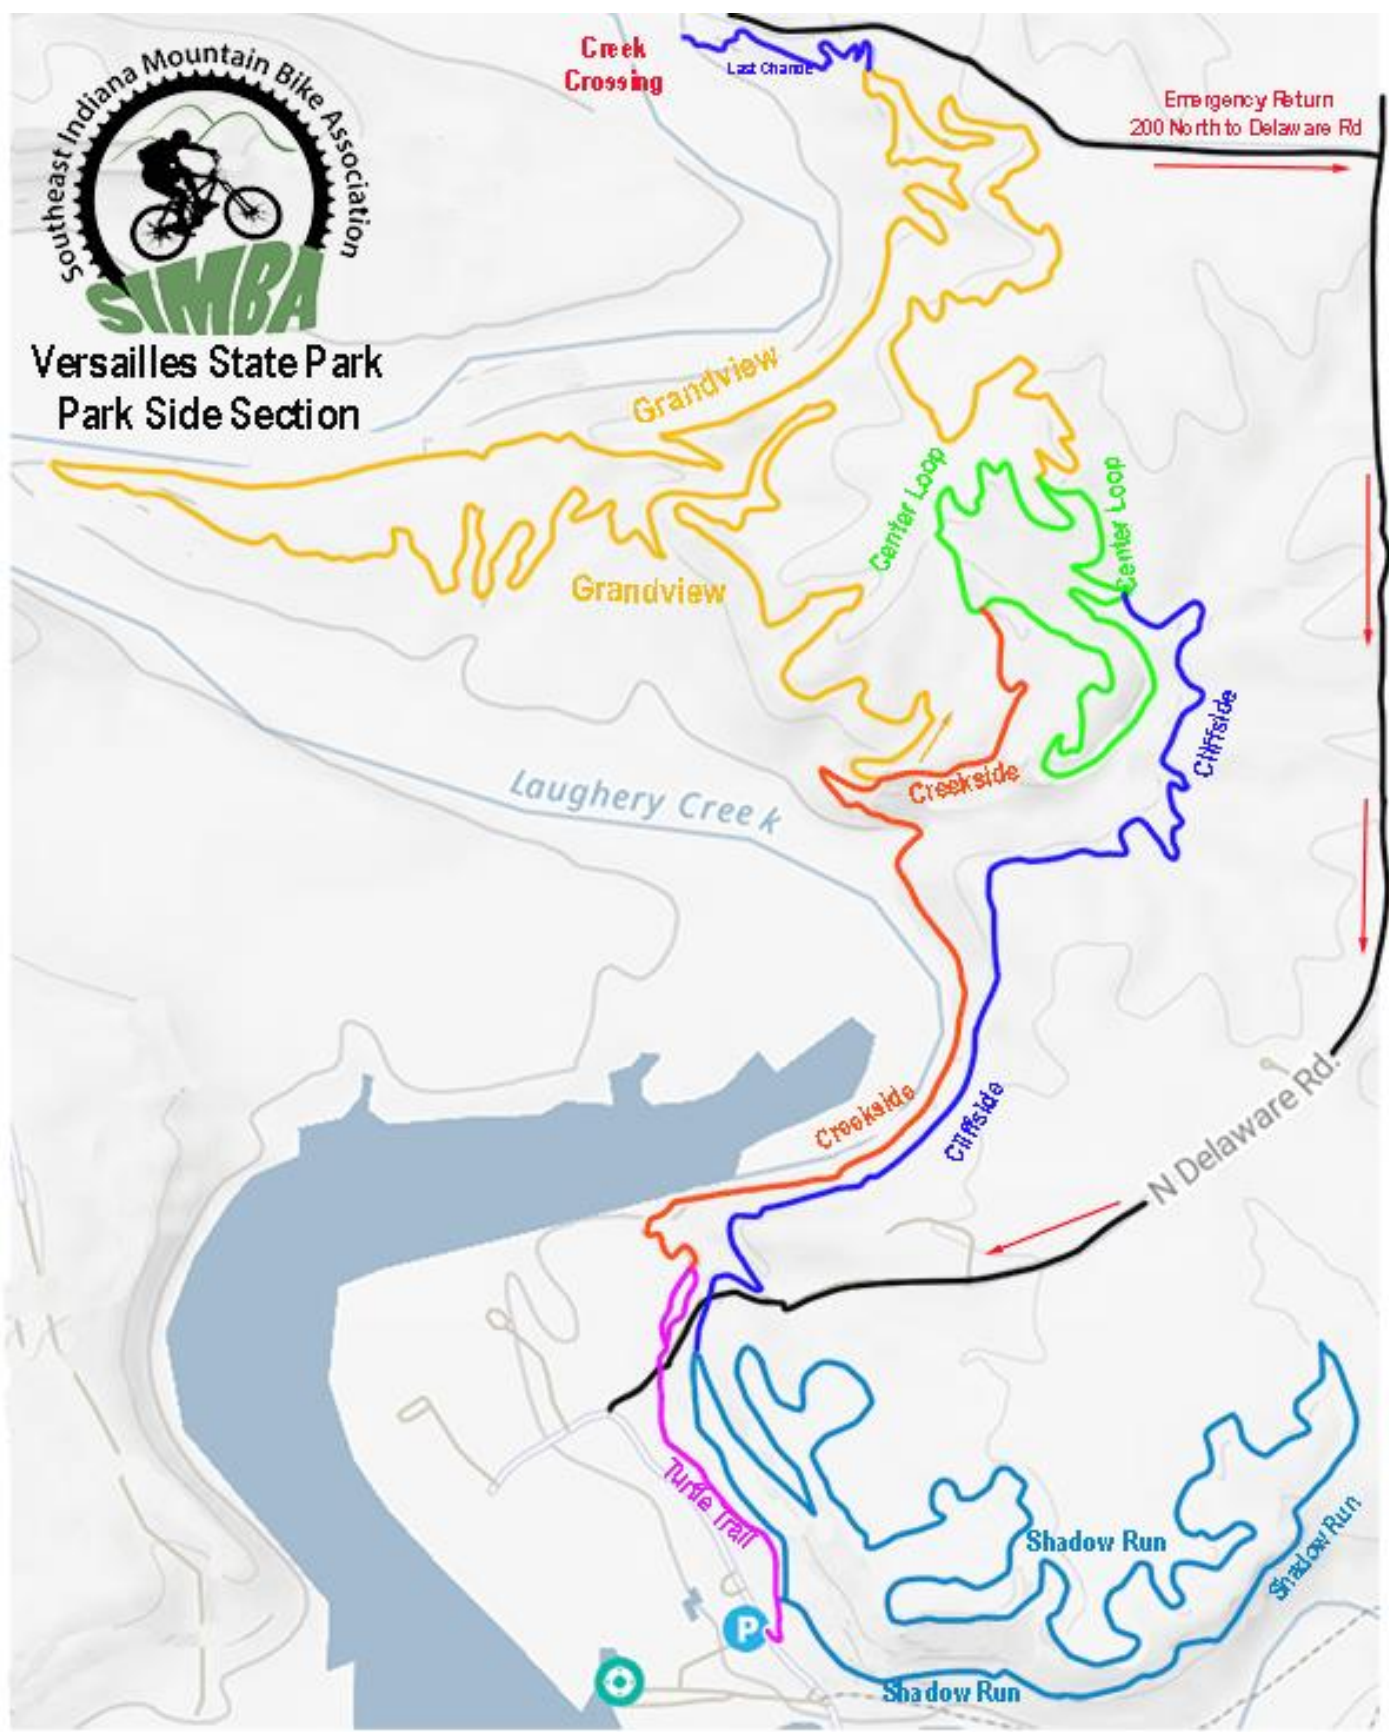

Versailles State Park  
Park Side Section

Creek Crossing

Last Chance

Emergency Return  
200 North to Delaware Rd

Grandview

Grandview

Center Loop

Center Loop

Laughery Creek

Creekside

Cliffside

Creekside

Cliffside

N Delaware Rd.

Turle Trail

Shadow Run

Shadow Run

Shadow Run

P

Green circle icon

# Versailles State Park Hassmer Hill Section